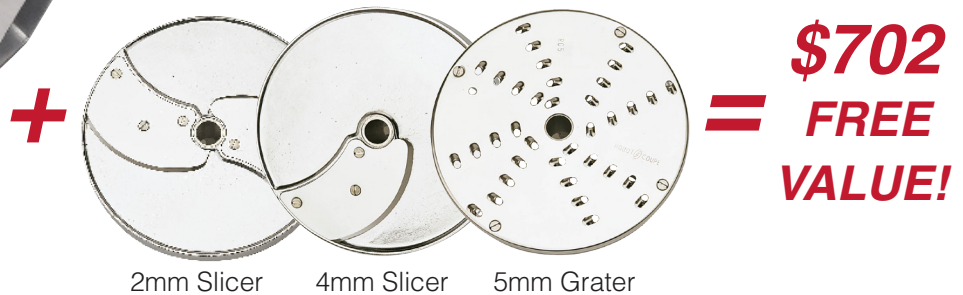

MINIMISE WASTAGE - MAXIMISE EFFICIENCY - MAXIMISE PROFITABILITY

SAVE TIME AND MONEY

The CL50 Ultra efficiently slices, grates, juliennes and dices to perfection. With 50 different discs available - there's something to suit every requirement!

RETURN ON INVESTMENT

You will save 2 hours per day at \$20 per hour. In 3 months, the machine is paid for.

THE DEALER EXCLUSIVE OFFER

- Robot Coupe CL50 Ultra vegetable preparation machine.
- 2mm Slicer, 4mm Slicer and 5mm Grater discs. *\$702 value FREE!*